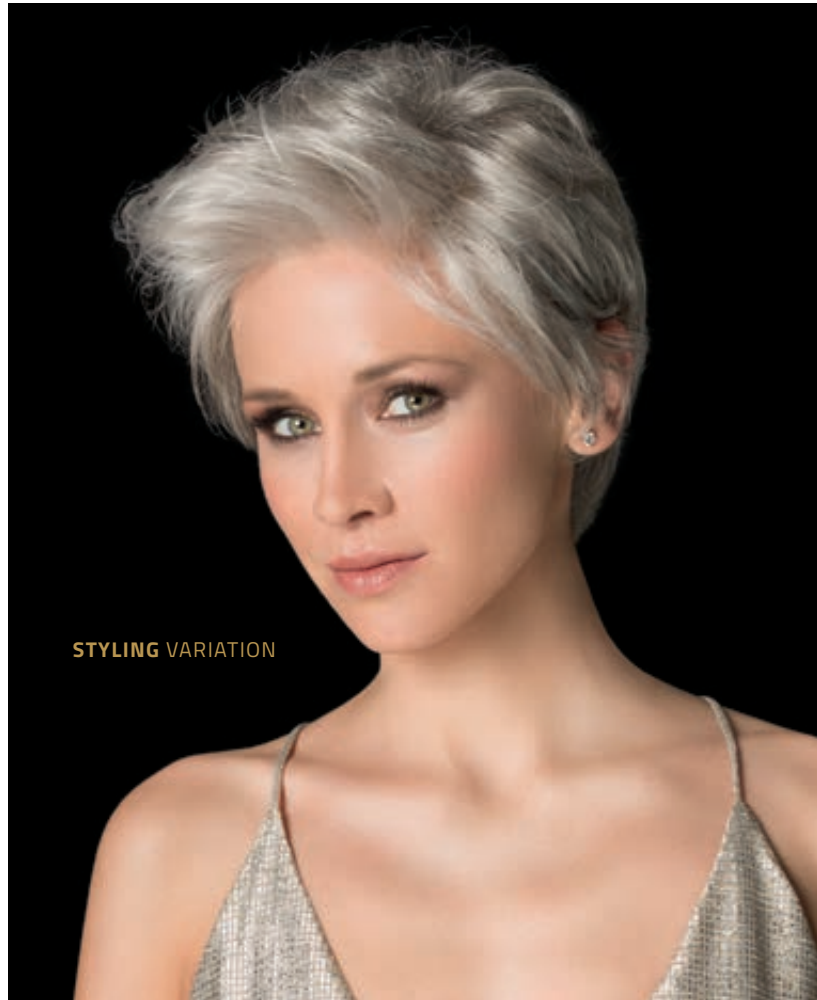

# 12

★★★★★DD

CHARISMA

A MOMENT OF GOLD

13

STYLING VARIATION